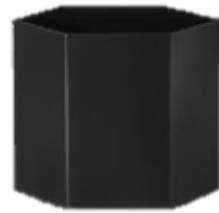

Smoked Oak seat & Soft Black base

H: 65, W: 33.5, D: 33.5 cm

WAS: RM 1,699.00

NOW: RM 1,189.00

HAY

Neu12 Barstool

Soft Black Stained Oak Base w. Stainless

Steel Footrest

H: 101.5, W: 46, D: 52.5, SH: 65 cm

WAS: RM 2,499.00

NOW: RM 1,250.00

ferm
LIVING

Hexagon Pot X-Large

Brass

H: 14, W: 18 cm

WAS: RM 449.00

NOW: RM 224.00

ferm
LIVING

Hexagon Pot X-Large

Black

H: 14, W: 18 cm

WAS: RM 299.00

NOW: RM 149.00

ferm
LIVING