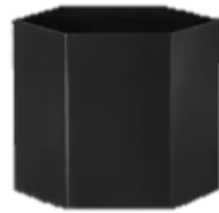

HAY
Note Booklet
Grey
H: 32, W: 24 cm
WAS: RM 37.00
NOW: RM 18.00

ferm
LIVING
Hanging Deco Pot
Black
Ø: 18.5, H: 51.5 cm
WAS: RM 549.00
NOW: RM 275.00

HAY
Cap Slim
Brushed Bronze
L: 13.5, W: 4 cm
WAS: RM 99.00
NOW: RM 38.00

Cane-line
Defined Carpet
Green
H: 1, Ø: 200 cm
WAS: RM 4,540.00
NOW: RM 2,270.00

HAY
Stone Rolling Pin
Green
H: 26, Ø: 8 cm
WAS: RM 59.00
NOW: RM 40.00

ferm
LIVING

Hexagon Pot X-Large

Brass

H: 14, W: 18 cm

WAS: RM 449.00

NOW: RM 224.00

ferm
LIVING

Hexagon Pot X-Large

Black

H: 14, W: 18 cm

WAS: RM 299.00

NOW: RM 149.00