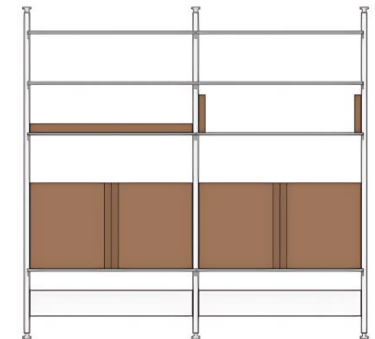

Juke col. 79 (Group 3)

H: 77, W: 87, D: 85, SH: 43 cm

WAS: RM 9,799.00

NOW: RM 3,920.00

**STRING FURNITURE
System**

Walnut

H: 210, W: 240 cm

WAS: RM 20,474.00

NOW: RM 14,332.00

**STRING FURNITURE
Pira G2**

Walnut, Black beams

H: 240, W: 180 cm

WAS: RM 27,591.00

NOW: RM 19,300.00

DINING
ROOM

normann
COPENHAGEN

Form Barstool Low

Steel blue

H: 87, L: 44, D: 44, SH: 65 cm

WAS: RM 2,099.00

NOW: RM 840.00

Steelcut
Trio 253

HAY

About A Chair (AAC) 23