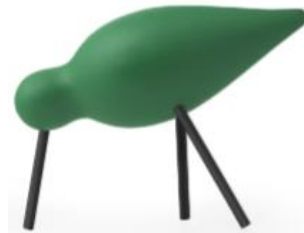

ferm
LIVING

Bau Pot, Small

Cashmere

Ø: 40, H: 50 cm

WAS: RM 399.00

NOW: RM 200.00

ferm
LIVING

Bau Pot, Small

Black

Ø: 40, H: 50 cm

WAS: RM 399.00

NOW: RM 200.00

normann
COPENHAGEN

Shore bird, medium

Blue/Black

H: 11, L: 15, D: 5.5 cm

WAS: RM 299.00

NOW: RM 150.00

normann
COPENHAGEN

Shore bird, medium

Green/Black

H: 11, L: 15, D: 5.5 cm

WAS: RM 299.00

NOW: RM 150.00