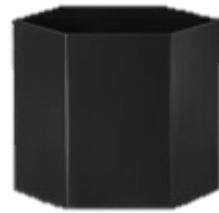

HAY
Stone Rolling Pin
Green
H: 26, Ø: 8 cm
WAS: RM 59.00
NOW: RM 40.00

ferm
LIVING
Hanging Deco Pot
Black
Ø: 18.5, H: 51.5 cm
WAS: RM 549.00
NOW: RM 275.00

ferm
LIVING

Hexagon Pot X-Large

Brass

H: 14, W: 18 cm

WAS: RM 449.00

NOW: RM 224.00

ferm
LIVING

Hexagon Pot X-Large

Black

H: 14, W: 18 cm

WAS: RM 299.00

NOW: RM 149.00