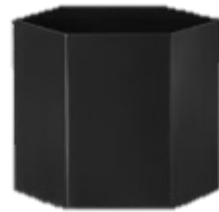

ferm
LIVING

Hexagon Pot X-Large

Brass

H: 14, W: 18 cm

WAS: RM 449.00

NOW: RM 224.00

ferm
LIVING

Hexagon Pot X-Large

Black

H: 14, W: 18 cm

WAS: RM 299.00

NOW: RM 149.00

ferm
LIVING

Hourglass Pot Large

Black

H: 59, Ø: 40 cm

WAS: RM 2,099.00

NOW: RM 525.00

HAY

Ellipse Tray Medium

Beige

H: 1.5, W: 24.5, L: 31.5 cm

WAS: RM 149.00

NOW: RM 75.00