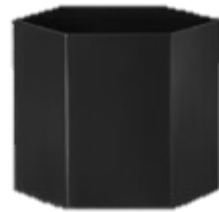

**HAY**  
**Cap Slim**  
Brushed Bronze  
L: 13.5, W: 4 cm  
WAS: RM 99.00  
NOW: RM 38.00

ferm  
LIVING

**Hexagon Pot X-Large**

Brass

H: 14, W: 18 cm

WAS: RM 449.00

NOW: RM 224.00

ferm  
LIVING

**Hexagon Pot X-Large**

Black

H: 14, W: 18 cm

WAS: RM 299.00

NOW: RM 149.00

ferm  
LIVING

**Hourglass Pot Large**

Black