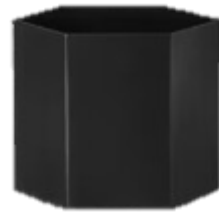

HAY
Stone Rolling Pin
Green
H: 26, Ø: 8 cm
WAS: RM 59.00
NOW: RM 40.00

HAY
Cap Slim
Brushed Bronze
L: 13.5, W: 4 cm
WAS: RM 99.00
NOW: RM 38.00

A
C
C
E
S
S
O
R
I
E
S

ferm
LIVING

Hexagon Pot X-Large

Brass

H: 14, W: 18 cm

WAS: RM 449.00

NOW: RM 224.00

ferm
LIVING

Hexagon Pot X-Large

Black

H: 14, W: 18 cm

WAS: RM 299.00

NOW: RM 149.00