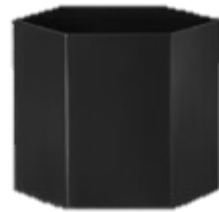

ferm
LIVING

Hexagon Pot X-Large

Brass

H: 14, W: 18 cm

WAS: RM 449.00

NOW: RM 224.00

ferm
LIVING

Hexagon Pot X-Large

Black

H: 14, W: 18 cm

WAS: RM 299.00

NOW: RM 149.00

ferm
LIVING

Hourglass Pot Large

Black

H: 59, Ø: 40 cm

WAS: RM 2,099.00

NOW: RM 1,050.00

HAY

Ellipse Tray Medium

Beige

H: 1.5, W: 24.5, L: 31.5 cm

WAS: RM 149.00

NOW: RM 96.00