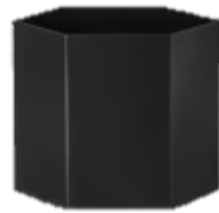

HAY
Stone Rolling Pin
 Green
 H: 26, Ø: 8 cm
 WAS: RM 59.00
 NOW: RM 40.00

Audo
COPENHAGEN
Wire base 404 Medium
 White
 H: 40 cm, Ø: 23 cm
 WAS: RM 349.00
 NOW: RM 244.00

ferm
LIVING

Hexagon Pot X-Large

Brass

H: 14, W: 18 cm

WAS: RM 449.00

NOW: RM 224.00

ferm
LIVING

Hexagon Pot X-Large

Black

H: 14, W: 18 cm

WAS: RM 299.00