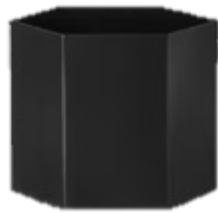

**HAY**  
**Note Booklet**  
 Grey  
 H: 32, W: 24 cm  
 WAS: RM 37.00  
 NOW: RM 18.00

ferm  
LIVING

**Hexagon Pot X-Large**

Brass

H: 14, W: 18 cm

WAS: RM 449.00

NOW: RM 224.00

ferm  
LIVING

**Hexagon Pot X-Large**

Black

H: 14, W: 18 cm

WAS: RM 299.00

NOW: RM 149.00

ferm  
LIVING

**Hourglass Pot Large**

Black