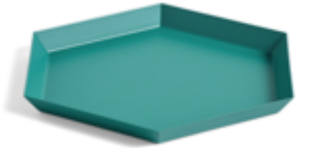

**HAY**  
**Pivot No.2**  
Mirror  
H:16.5, W:33, D:16.5 cm  
WAS: RM 785.00  
NOW: RM 392.00

**HAY**  
**Cap Slim**  
Brushed Bronze  
L: 13.5, W: 4 cm  
WAS: RM 99.00  
NOW: RM 38.00

**HAY**  
**Weekend Bag**  
 Midnight Blue  
 H: 38, W: 90, D: 54 cm  
 WAS: RM 299.00  
 NOW: RM 209.00

**HAY**  
**Kaleido X-Large**  
 White  
 W: 45, D: 39 cm  
 WAS: RM 349.00  
 NOW: RM 279.00

**HAY**  
**Kaleido Large**  
 Black  
 W: 34, L: 39 cm  
 WAS: RM 249.00  
 NOW: RM 199.00

**HAY**  
**Kaleido Small**  
 Emerald Green  
 W: 19, L: 22 cm  
 WAS: RM 149.00  
 NOW: RM 119.00