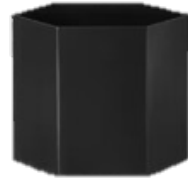

HAY
**Kaleido Large
L39 x W34
Black**
WAS: RM 249.00
NOW: RM 199.00

HAY
**Kaleido Small
L22 x W19
Emerald Green**
WAS: RM 149.00
NOW: RM 119.00

HAY
**Dot Carpet –
Big Blue**
WAS: RM 4,635.00
NOW: RM 2,317.00

Cane-line®
**Defined Carpet –
Dia 200 cm**
WAS: RM 4,540.00
NOW: RM 3,178.00

HAY
**1-Dot cushion – Steelcut
Trio, Coral**
WAS: RM 599.00
NOW: RM 419.00

HAY
**Note Booklet, Grey or
Green**
WAS: RM 37.00
NOW: RM 18.00

A
C
C
E
S
S
O
R
I
E
S

ferm
COPENHAGEN

**Hexagon Pot X-Large -
Brass**

WAS: RM 449.00
NOW: RM 224.00

ferm
COPENHAGEN

**Hexagon Pot X-Large -
Black**

WAS: RM 299.00
NOW: RM 149.00

ferm
COPENHAGEN