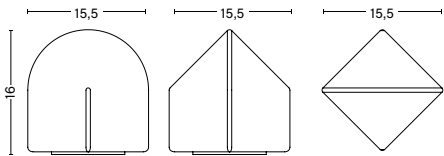

PARADE TABLE LAMP

PRODUCT FACT SHEET

HAY

PARADE TABLE LAMP

DESIGN BY JONAS TRAMPEDACH & VIOLA HEYN-JOHNSEN, 2022

Inspired by the desire to create an ambient light source with a sculptural quality, Danish husband-and-wife designers Viola Heyn-Johnsen and Jonas Trampedach have created the Parade Lamp series. Consisting of a square base and arched top in coloured glass, the geometric shape causes the expression to change depending on whichever angle the lamp is turned. The carefully selected sizes and colours complement each other in height, tone and temperature, creating a cohesive effect that forms an interlinking pattern when multiple lamps are viewed together. Equally appealing as a collection of illuminating sculptures, a single light source on a bedside cabinet or displayed with other ornaments without the light switched on, Parade combines functionality with aesthetics to create a versatile and unique lamp. The custom, integrated LED light source, which can be replaced if required, has an inline step-dimmer that allows the light output to be adjusted to different settings.

DIMENSIONS

PARADE TABLE LAMP | 160

WIDTH 15,5 CM

DEPTH 15,5 CM

HEIGHT 16 CM

PARADE TABLE LAMP | 240

WIDTH 15,5 CM

DEPTH 15,5 CM

HEIGHT 24 CM

PARADE TABLE LAMP | 320

WIDTH 15,5 CM

DEPTH 15,5 CM

HEIGHT 32 CM

MATERIALS

SHADE

Hand blown glass.