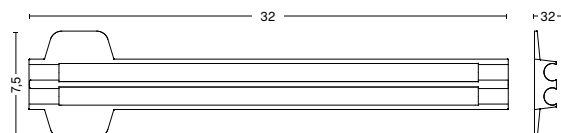

OPTIONS

FLOOR LINKING DEVICE / Grey plastic.

TESTS

EN 1728 domestic UK

DOWNLOADS

Packshots and lifestyle photos, 2D / 3D files, care and maintenance instructions, test certificates, product fact sheets, and product presentations are available in our Image Bank at hay.com.

[Link to downloads.](#)

HAY