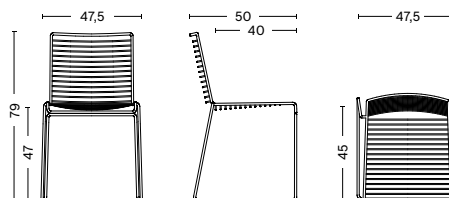

DIMENSIONS

WIDTH / 47,5 cm / 18.7"

DEPTH / 50 cm / 19.69"

HEIGHT / 79 cm / 31.1"

SEAT HEIGHT / 47 cm / 18.5"

SEAT DEPTH / 40 cm / 15.75"

GLIDERS

PLASTIC GLIDER / Standard on all variants. Suitable for most floorings that are not too sensitive.